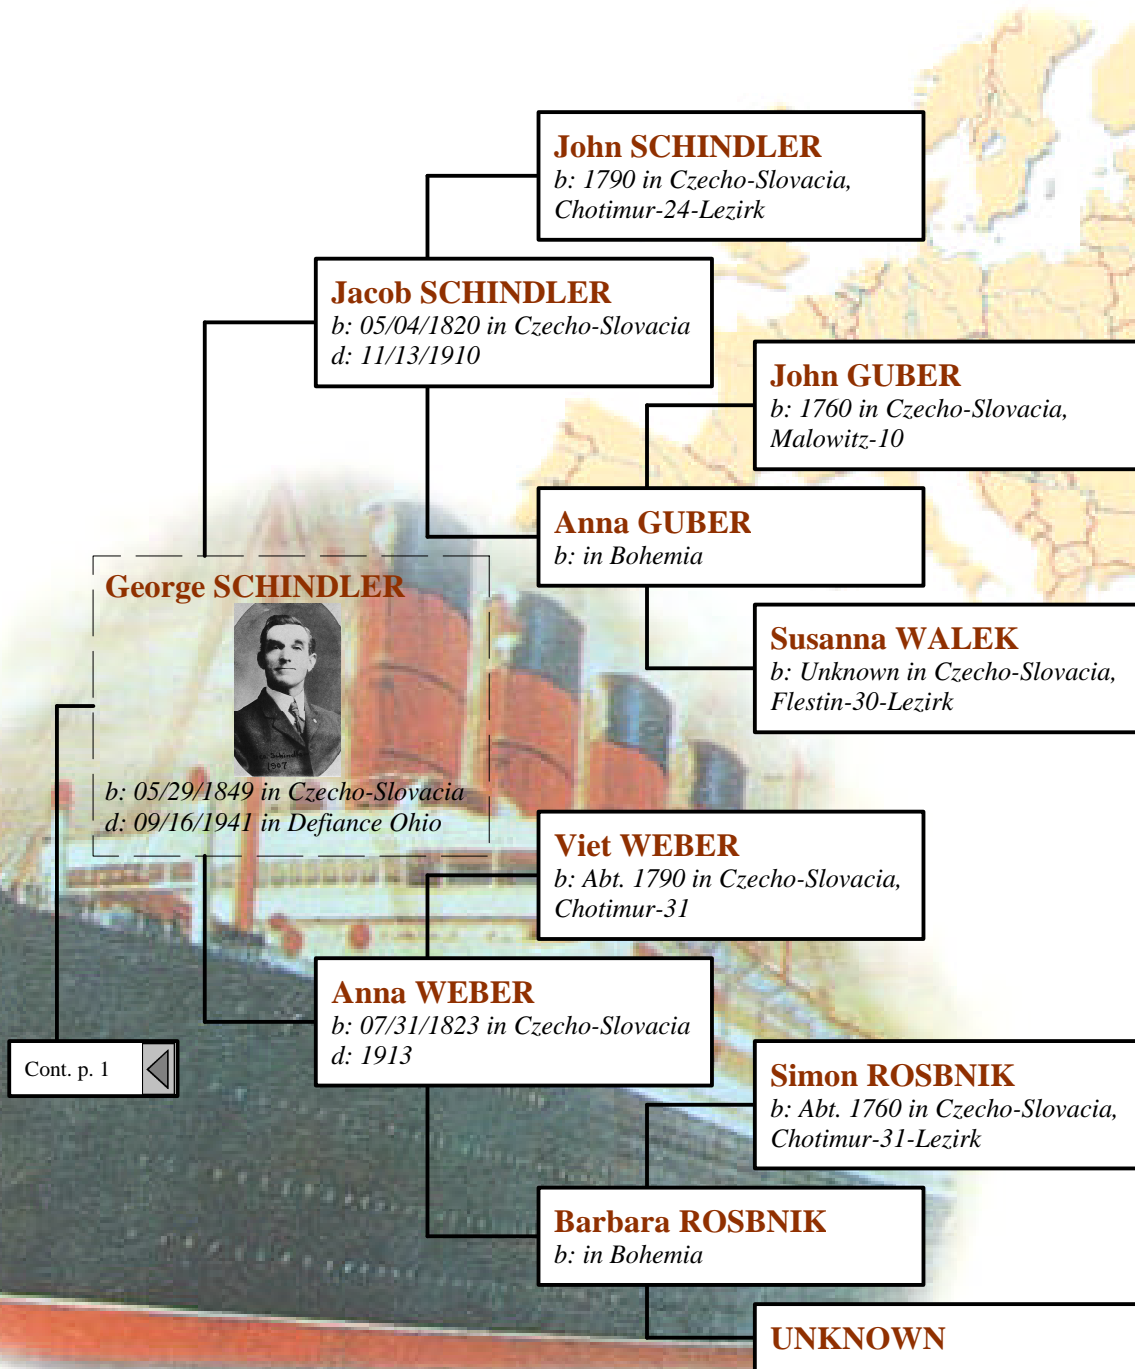

Magdalene HOSACK

*b: 12/29/1839 in Czecho-Slovakia
d: 1925*

BARBARA

b: Unknown

Kathryn C. Schindler Ancestor Tree (2 of 2)

Kathryn C. Schindler's Birth Family Tree

George
Schindler

1849 - 1941