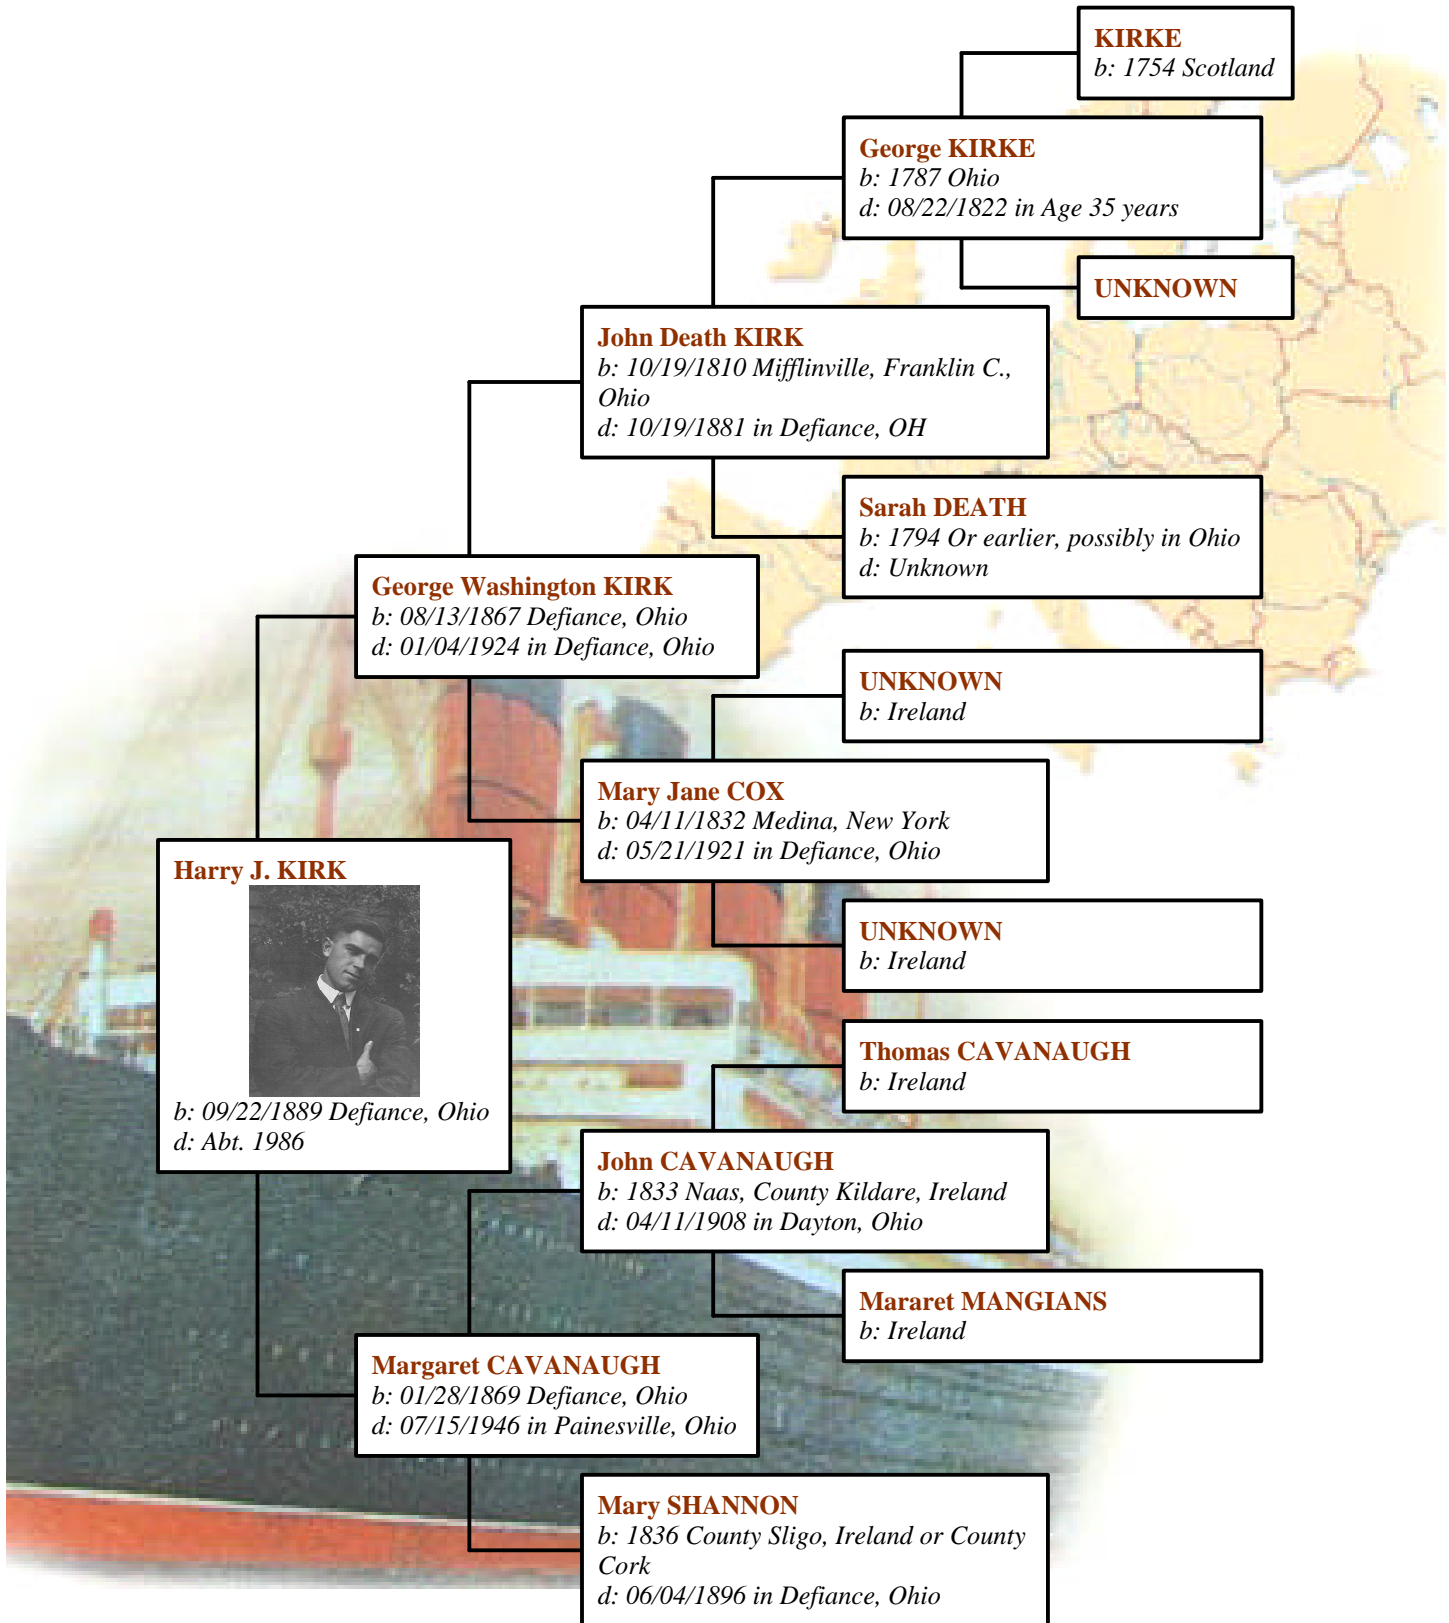

Kathleen's Ancestors: The Kirk/Schindler Families

Descendant Tree of Harry & Kathryn Kirk

Harry J. Kirk Ancestor Tree

Harry J. Kirk's Birth Family Tree

George Washington Kirk

b: 08/13/1867 Defiance, Ohio
d: 01/04/1924