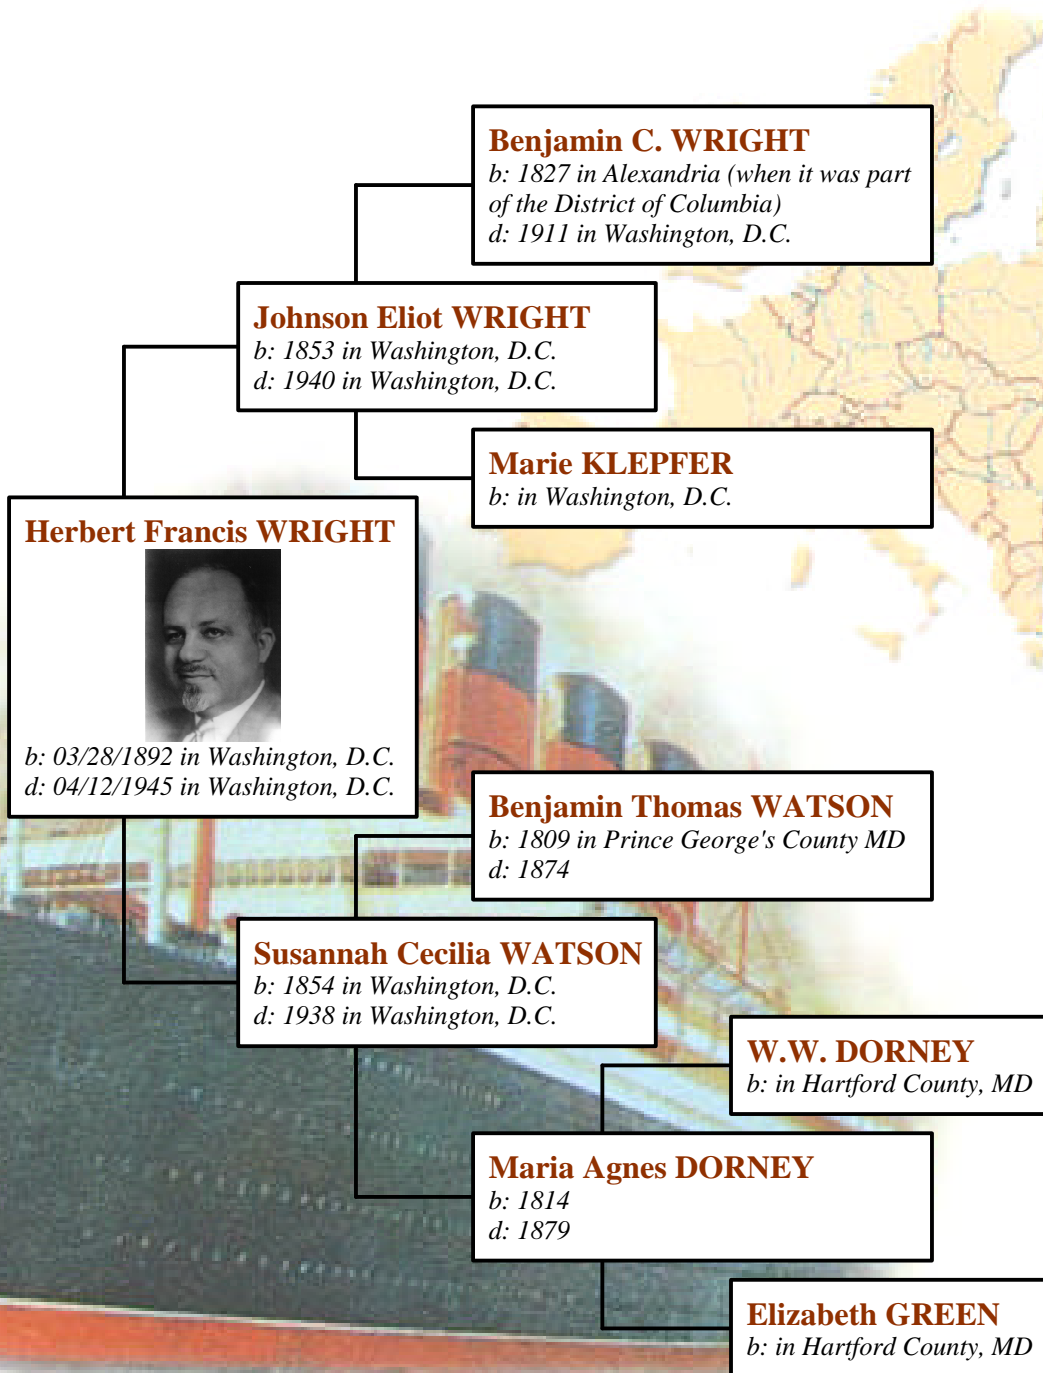

1892 - 1945

Anna Cecelia Blakeney

1888 - 1981

Margaret Frances Wright

1915 - 1998

John Herbert Wright

1918 - 1995

Thomas Blakeney Wright

1922 - 1994

Herbert Francis Wright Ancestor Tree

Herbert Francis Wright's Birth Family Tree

Johnson Eliot
Wright

b: 1853 Washington, D.C.
d: 1940

Susannah Cecilia
Watson

b: 1854 Washington, D.C.
d: 1938

Herbert Francis
Wright